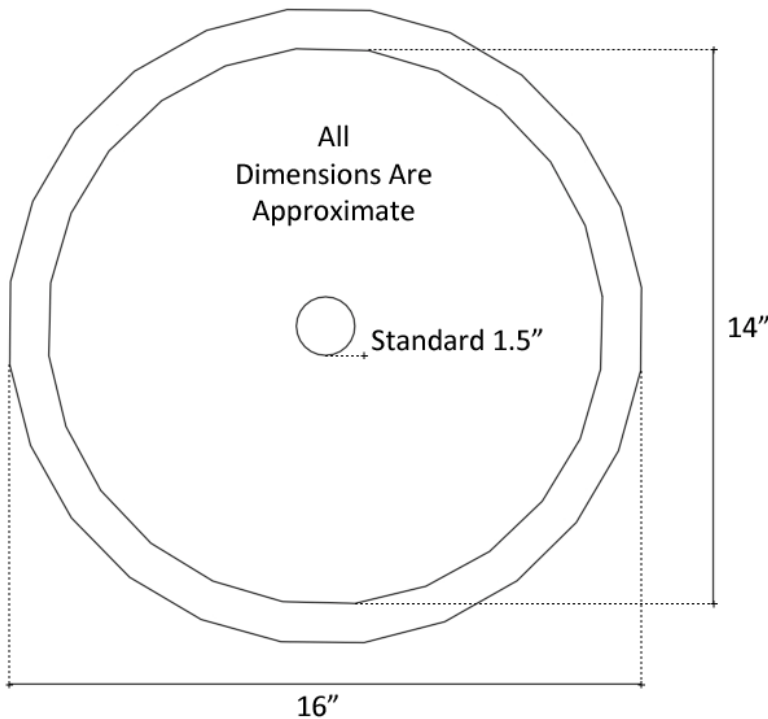

Description:

- Copper
- Drop-In or Undermount
- Use standard 1.5" drain
- Clean with mild soap
No abrasive chemicals

Available Finishes:

- DB** Dark Bronze
- WC** Weathered Copper
- PN** Polished Nickel
- SN** Satin Nickel
- PW** Pewter

Available Drains:

- D004** Grid Strainer
- D005** Lift and Turn
- D006** Pop-up w/ lift rod
- D101-** Decorative Drains
- D604**

DIMENSIONS WILL VARY. DO NOT use this sheet as a guide for countertop cuts.